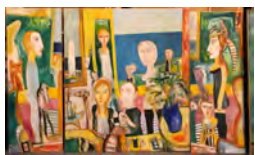

John Bellany
Odyssey 1998
Oil on canvas
203.2cm x 330.2cm